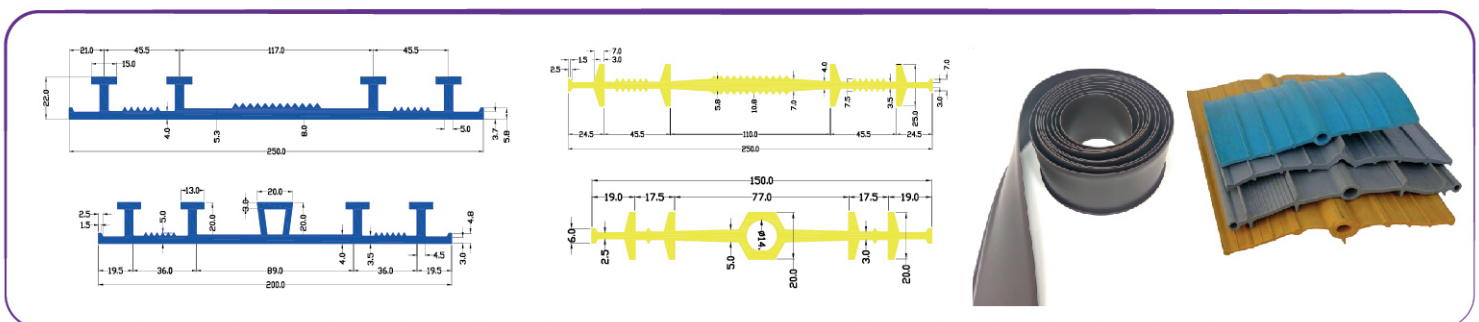

Skirtings & Water Stopper